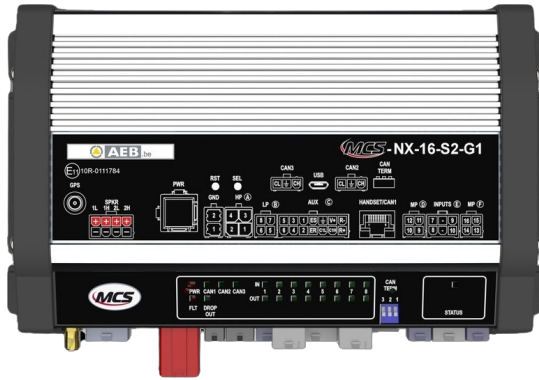

EAN: 5414184165465

Specifications

Current	70A	Programmable	PC Programming
Dimensions	240x142x57mm	Speaker output	200 watt (100 watt x 2)
GPS	Yes	To be ordered by	1
Operating voltage	10V - 30V	Type	PC programmable control unit
Outputs, detailed	16 Outputs: 4x 20A, 8x 8A, 4x 2,4A		