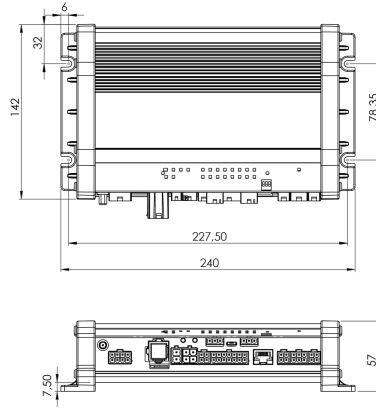

EAN: 5414184165465

Specifications

Current	70A	Programmable	PC Programming
Dimensions	240x142x57mm	Speaker output	200 watt (100 watt x 2)
GPS	Yes	To be ordered by	1
Operating voltage	10V - 30V	Type	PC programmable control unit
Outputs, detailed	16 Outputs: 4x 20A, 8x 8A, 4x 2,4A		