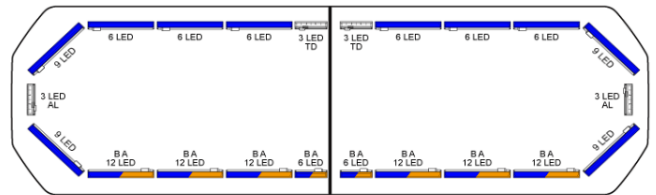

LED LIGHTBARS

SVB-111-CLBL-
BASIC

Silverblade LED lightbar | 111 cm | basic | blue | 12V

EAN: 5414184545533

Specifications

Automatic day/night sensor	Yes, integrated
Characteristics	Without control box, no roof connector
Color	Blue
Colour of lens	Clear
Connection	Open cable ends
Current draw 12V Amp	Average 12 amp , max 24 amp
Dimensions	1112 mm x 293 mm x 43 mm (without mounting brackets)
Directional arrow	Yes, both front and rear
ECE R65 Class 2	Yes
EMC R10	Yes
Good to know	Low profile mounting brackets are included
Length of cable (m)	4,50 m

Length range	MEDIUM (101 - 130 cm)
Light source	LED
Mounting	Fixed
Number of LEDs	168
Operating voltage	12V
Packing	Brown box with label
Protocol	CANBUS, pre-programmed
Roof connector	No, but possible as an option
Series	Silverblade
To be ordered by	1
Waterproof	Yes