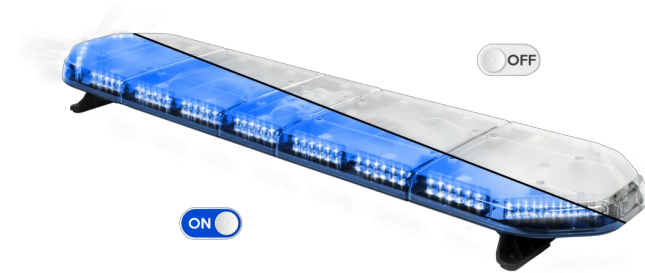

# LED LIGHTBARS

LEGI39B12

LEGION LED lightbar | 139 cm | blue | 12V

EAN: 5414184006751

## Specifications

Characteristics	Without control box, no roof connector
Color	Blue
Colour of lens	Clear
Connection	Open cable ends
Current draw Amp	17 Amp
Dimensions	1387 mm x 331 mm x 59 mm (without mounting brackets)
ECE R65 Class 2	Yes
EMC	EMC R10
EMC R10	Yes
Length of cable (m)	4,50 m
Length range	LARGE (131 - 150 cm)
Light source	LED

Mounting	Fixed
Number of LEDs	132
Operating voltage	12V
Packing	Brown box with label
Repairability Index	Yes, score 8,5
Roof connector	No, but possible as an option
Series	Legion
Supplied with	Cable, universal mounting brackets, manual
To be ordered by	1
Waterproof	Yes
Weight (kg)	15,600 Kg