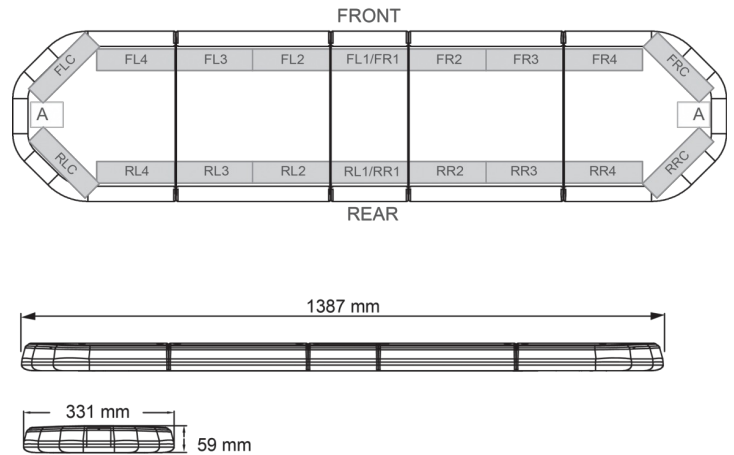

# LED LIGHTBARS

LEGI39B12

LEGION LED lightbar | 139 cm | blue | 12V

EAN: 5414184006751

## Specifications

Characteristics	Without control box, no roof connector
Color	Blue
Colour of lens	Clear
Connection	Open cable ends
Current draw Amp	17 Amp
Dimensions	1387 mm x 331 mm x 59 mm (without mounting brackets)
ECE R65 Class 2	Yes
EMC	EMC R10
EMC R10	Yes
Length of cable (m)	4,50 m
Length range	LARGE (131 - 150 cm)
Light source	LED

Mounting	Fixed
Number of LEDs	132
Operating voltage	12V
Packing	Brown box with label
Repairability Index	Yes, score 8,5
Roof connector	No, but possible as an option
Series	Legion
Supplied with	Cable, universal mounting brackets, manual
To be ordered by	1
Waterproof	Yes
Weight (kg)	15,600 Kg