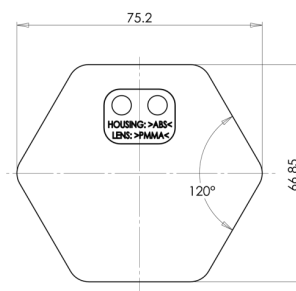

REFLECTORS

30AC

Reflector | 6-sided | white

EAN: 5414184001169

Specifications

Certification	ECE R3
Color	White
Height mm	66,85 mm
Material	PMMA/ABS
Mounting	Adhesif
Mounting side	Front

Thickness mm	8 mm
To be ordered by	10
Type	6-sided
Weight (kg)	0,032 Kg
Width mm	75,2 mm