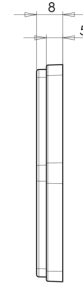

REFLECTORS

30AC

Reflector | 6-sided | white

EAN: 5414184001169

Specifications

Certification	ECE R3
Color	White
Height mm	66,85 mm
Material	PMMA/ABS
Mounting	Adhesif
Mounting side	Front

Thickness mm	8 mm
To be ordered by	10
Type	6-sided
Weight (kg)	0,032 Kg
Width mm	75,2 mm