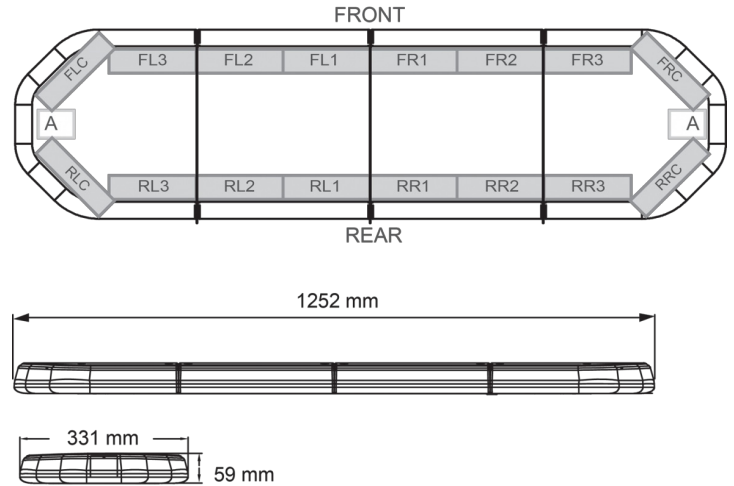

# LED LIGHTBARS

LEG125012

LEGION LED lightbar | 125 cm | amber | 12V

EAN: 5414184002937

## Specifications

Characteristics	Without control box, no roof connector	Light source	LED
Color	Amber	Mounting	Fixed
Colour of lens	Clear	Number of LEDs	120
Connection	Open cable ends	Operating voltage	12V
Current draw Amp	16 Amp	Packing	Brown box with label
Dimensions	1252 mm x 331 mm x 59 mm (without mounting brackets)	Roof connector	No, but possible as an option
Directional arrow	Yes, at the back side	Series	Legion
ECE R65 Class 2	Yes	Supplied with	Cable, universal mounting brackets, manual
EMC	EMC R10	To be ordered by	1
EMC R10	Yes	Waterproof	Yes
Length of cable (m)	4,50 m	Weight (kg)	14,100 Kg
Length range	MEDIUM (101 - 130 cm)		