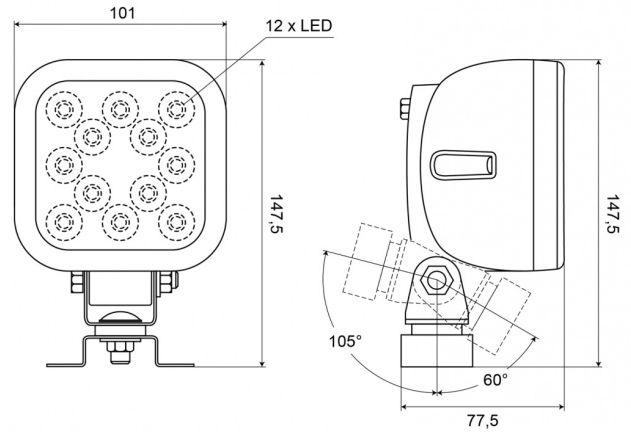

# WORK LIGHTS

477LED-12-SW

LED worklamp | 10-35V | 2400 lumen | switch

EAN: 5414184004757

## Specifications

Characteristics	Plastic body, matt black finish. Insensitive to corrosion.	Lumen	2400
Color	White	Lumen range	High (2000 - 4000 Lumen)
Colour of LEDs	White	Mounting	Bracket omega type
Colour of lens	Clear	Number of LEDs	12
Connection	Open cable ends	Operating voltage	12V - 24V
Dimensions	101 x 147,5 x 77,5 mm	Operation temperature	-30°C / +65°C
EMC	EMC R10	Packing	POS packaging
EMC R10	Yes	Switch	Yes
IP-degree	IP66+IP68	To be ordered by	1
Kelvin value	5400K	Type	Square
Length of cable (m)	2,50 m	Watt	17 Watt
Light source	LED	Weight (kg)	0,658 Kg