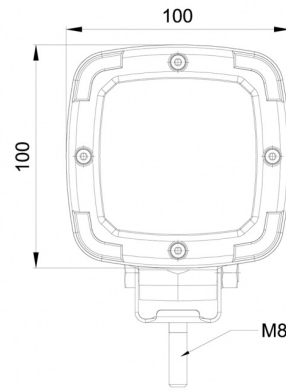

WORK LIGHTS

467 LED

LED worklamp | 12-50V | 1600 lumen

EAN: 5414184530355

Specifications

ADR approved	Yes	Lumen range	Medium (800 - 2000 Lumen)
Characteristics	Plastic body, matt black finish. Insensitive to corrosion.	Mounting	Bolt
Color	White	Number of LEDs	9
Colour of LEDs	White	Operating voltage	12V - 50V
Colour of lens	Clear	Operation temperature	-30°C / +65°C
Connection	Open cable ends	Packing	POS packaging
Dimensions	100 x 100 x 74 mm	Supplied with	Mounting screws
EMC	EMC R10	To be ordered by	1
EMC R10	Yes	Type	Square
IP-degree	IP68	Watt	13,50 Watt
Kelvin value	6000K	Weight (kg)	0,532 Kg
Length of cable (m)	1,50 m		
Light source	LED		
Lumen	1600		