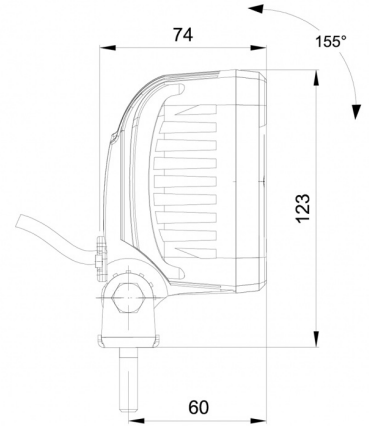

WORK LIGHTS

467 LED

LED worklamp | 12-50V | 1600 lumen

EAN: 5414184530355

Specifications

ADR approved	Yes	Lumen range	Medium (800 - 2000 Lumen)
Characteristics	Plastic body, matt black finish. Insensitive to corrosion.	Mounting	Bolt
Color	White	Number of LEDs	9
Colour of LEDs	White	Operating voltage	12V - 50V
Colour of lens	Clear	Operation temperature	-30°C / +65°C
Connection	Open cable ends	Packing	POS packaging
Dimensions	100 x 100 x 74 mm	Supplied with	Mounting screws
EMC	EMC R10	To be ordered by	1
EMC R10	Yes	Type	Square
IP-degree	IP68	Watt	13,50 Watt
Kelvin value	6000K	Weight (kg)	0,532 Kg
Length of cable (m)	1,50 m		
Light source	LED		
Lumen	1600		