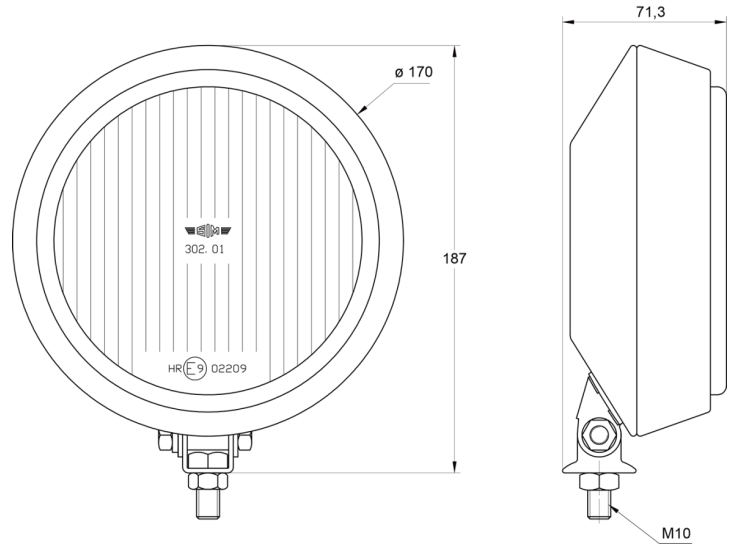

# LIGHTS FRONT AND REAR

3201.000000

Long-range high beam headlamp | round

EAN: 5414184561717

## Specifications

Certification	ECE R20	Mounting side	Front
Color	White	Number of flash patterns	N/A
Colour of lens	Clear	Packing	POS packaging
Connection	N/A	Thickness mm	71 mm
Diameter mm	170 mm	To be ordered by	1
Height mm	197 mm	Type	Driving lights
Light source	Halogen	Weight (kg)	0,766 Kg
Mounting	Bolt M10		